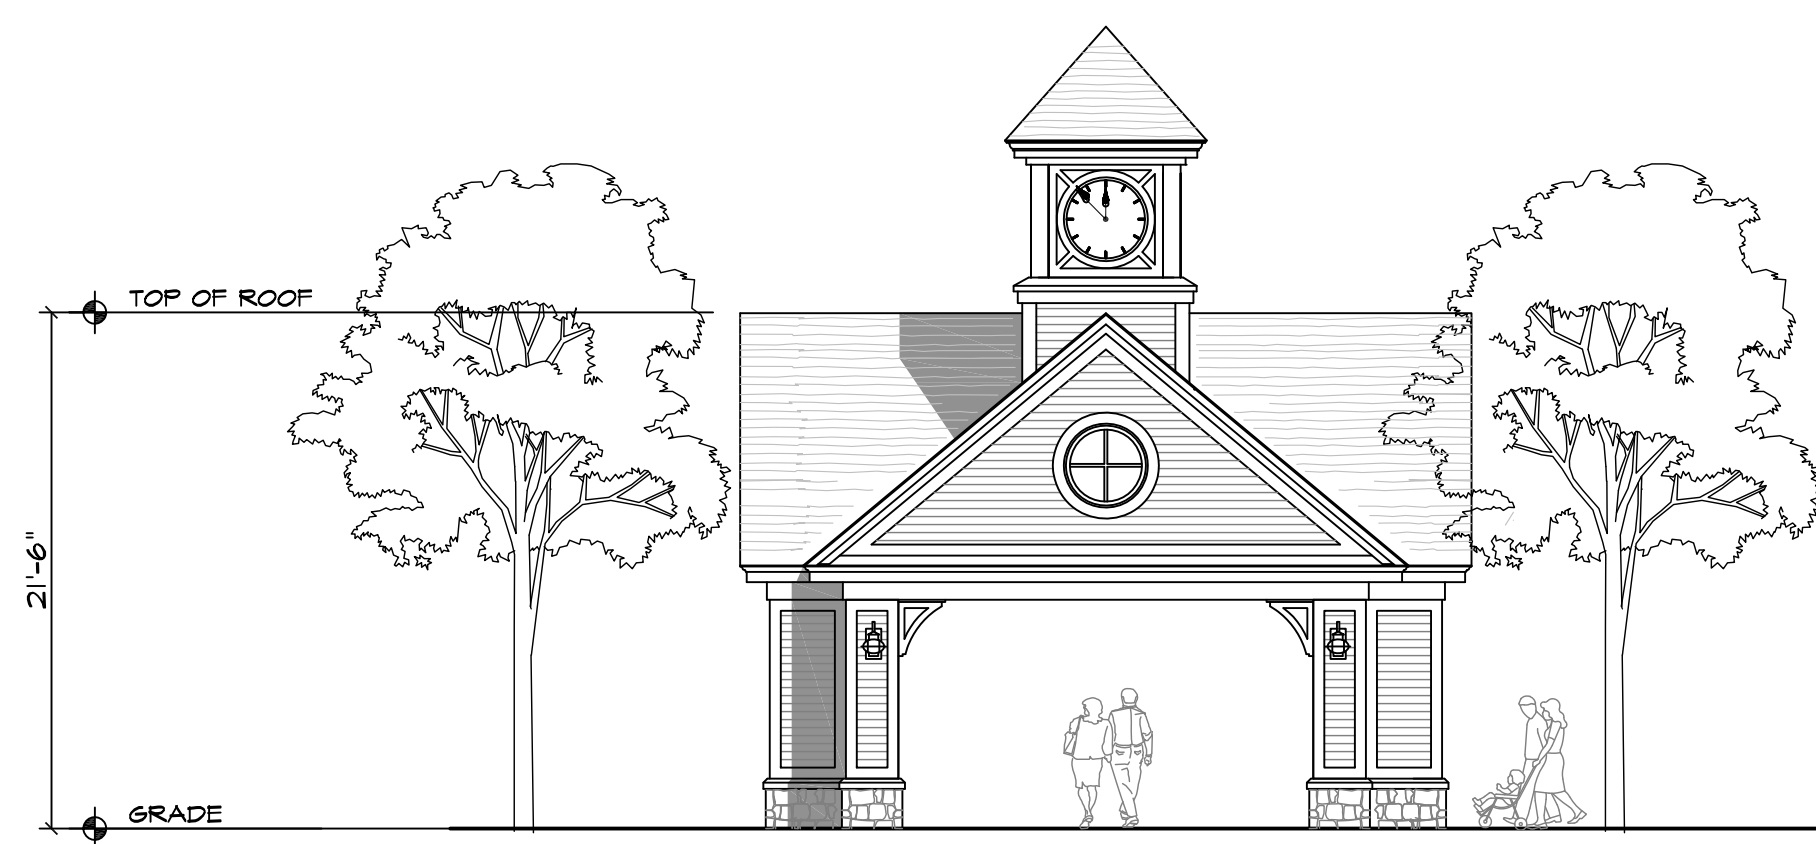

PAVILLION-TYPICAL ELEVATION