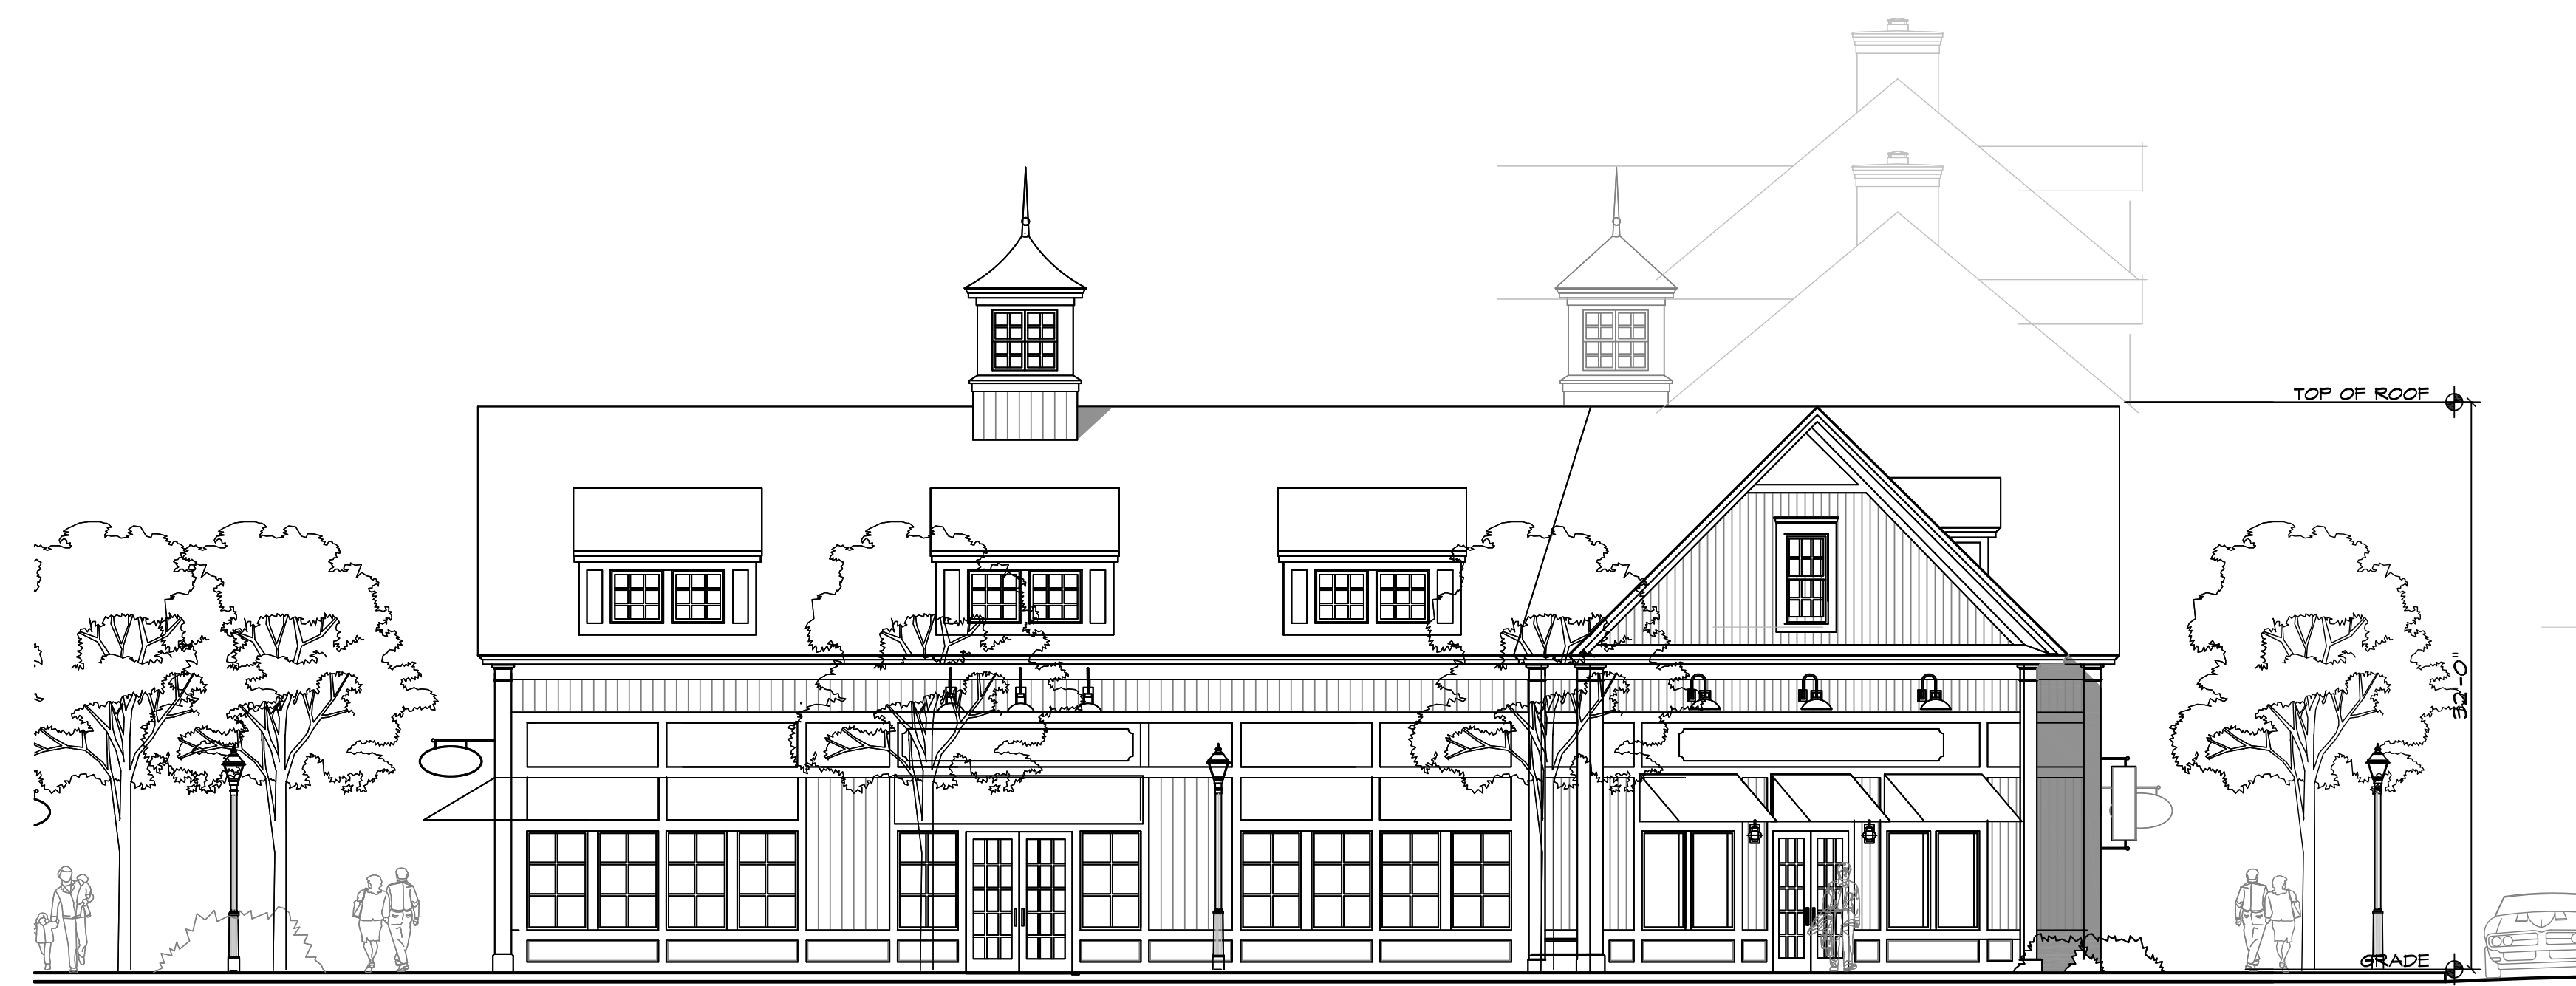

BUILDING J - EAST ELEVATION